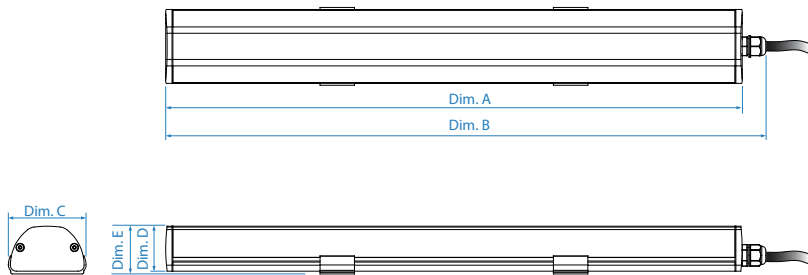

PL Plus Series 9W / 18W / 20W Outdoor LED Linear Light

Farm / Laboratory / Outdoor

1. IP68 Fully water proof/dust proof
2. Great uniformity
3. High Efficiency LED
4. Easy installation
5. Maximized lifespan

Series attach up to 10 units

Easy maintenance

Simulation

[Configuration scenario]

Size : L30m x W15m x H3.0m
 Light type : PL Plus-018 / 1,758lm / 5000K
 Qty of Luminaire : 20 Pcs
 Max. : 118lux Min. : 25lux Avg. : 62lux

Photometry

Dimension / Unit : mm

Model Number	PL Plus-009	PL Plus-018/020
Dim. A	580	1180
Dim. B	600	1200
Dim. C	80	80
Dim. D	45.5	45.5
Dim. E	48	48

Specifications

Model Number	PL Plus-009		PL Plus-018		PL Plus-020
Power (W)	9		18		20
Max. lumen output (lm)	820	890	1,645	1,780	2,000
Max. lumen per watt(lm/w)	92.0	100	92	99.4	100
CRI (Ra)	80	80	80	80	80
Color temperature (K)	3000/4000	5000/6500	3000/4000	5000/6500	5000
Input voltage range (VAC)	100~240				
Beam angle	120°				
Operation temperature(°C)	-40°C~40°C				
Dimension (mm)	600*48*80		1200*48*80		
Fixture weight (kg)	2.5kg		3.0kg		