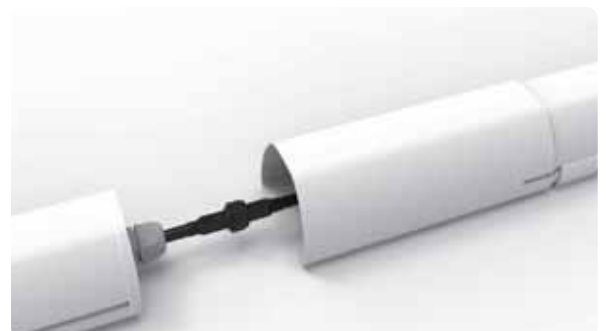

PL Plus Series 9W / 18W / 20W Outdoor LED Linear Light

Farm / Laboratory / Outdoor

1. IP68 Fully water proof/dust proof
2. Great uniformity
3. High Efficiency LED
4. Easy installation
5. Maximized lifespan

Series attach up to 10 units

Easy maintenance

Simulation

[Configuration scenario]

Size : L30m x W15m x H3.0m
 Light type : PL Plus-018 / 1,758lm / 5000K
 Qty of Luminaire : 20 Pcs
 Max. : 118lux Min. : 25lux Avg. : 62lux

Photometry

Dimension / Unit : mm

Model Number	PL Plus-009	PL Plus-018/020
Dim. A	580	1180
Dim. B	600	1200
Dim. C	80	80
Dim. D	45.5	45.5
Dim. E	48	48

Specifications

Model Number	PL Plus-009		PL Plus-018		PL Plus-020
Power (W)	9		18		20
Max. lumen output (lm)	820	890	1,645	1,780	2,000
Max. lumen per watt(lm/w)	92.0	100	92	99.4	100
CRI (Ra)	80	80	80	80	80
Color temperature (K)	3000/4000	5000/6500	3000/4000	5000/6500	5000
Input voltage range (VAC)	100~240				
Beam angle	120°				
Operation temperature(°C)	-40°C~40°C				
Dimension (mm)	600*48*80		1200*48*80		
Fixture weight (kg)	2.5kg		3.0kg		