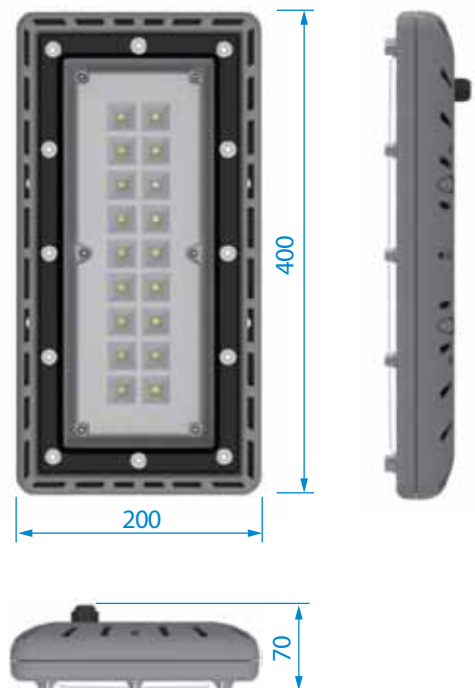

ML45 Series 80W/185W/240W/320W LED Industrial Light

Stadium / Shipyard / Seaport / Facilities

1. Die casting construction
2. High efficiency thermal management system
3. Power up to 80W on single module
4. Various optic options(Reflector & Lens)
5. Installation friendly

Unit: mm

■ Lux at a distance

Total lumen output:19,700lm

Total lumen output:25,200lm

■ Bracket Type

Yoke Mount

Surface Mount

■ Specifications

Model Number	ML45-080	ML45-185	ML45-240	ML45-320
Power (W)	80	185	240	320
Chip Total Lumen Output (lm)	8,300 - 9,600	19,200 - 22,300	24,600 - 28,500	33,600 - 38,900
Luminaire efficacy 110°(lm)	7,350 - 8,500	17,000 - 19,700	21,700 - 25,200	29,700 - 34,400
Color Temperature (K)	3,000 / 4,000 / 5,000			
Lumen per Watts of Light (lm/w)	91- 106	91 - 106	90 - 105	92 - 107
CRI	70 - 80			
Input Voltage Range (VAC)	100 - 277			
View Angle	110°			
Operation Temp (°C)	-40 ~ 45			
Dimension(L) * (W) *(H)(mm)	460*280*175	470*430*175	700*430*175	870*470*175
Fixture Weight (kg)	3	6	9	12
IP Rating	IP68			