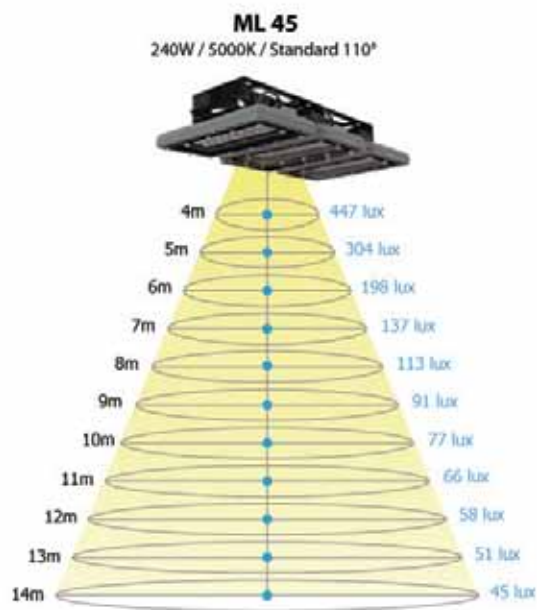

ML45 Series 80W/185W/240W/320W LED Industrial Light

Stadium / Shipyard / Seaport / Facilities

1. Die casting construction
2. High efficiency thermal management system
3. Power up to 80W on single module
4. Various optic options(Reflector & Lens)
5. Installation friendly

Unit: mm

■ Lux at a distance

Total lumen output:19,700lm

Total lumen output:25,200lm

■ Bracket Type

Yoke Mount

Surface Mount

■ Specifications

Model Number	ML45-080	ML45-185	ML45-240	ML45-320
Power (W)	80	185	240	320
Chip Total Lumen Output (lm)	8,300 - 9,600	19,200 - 22,300	24,600 - 28,500	33,600 - 38,900
Luminaire efficacy 110°(lm)	7,350 - 8,500	17,000 - 19,700	21,700 - 25,200	29,700 - 34,400
Color Temperature (K)	3,000 / 4,000 / 5,000			
Lumen per Watts of Light (lm/w)	91- 106	91 - 106	90 - 105	92 - 107
CRI	70 - 80			
Input Voltage Range (VAC)	100 - 277			
View Angle	110°			
Operation Temp (°C)	-40 ~ 45			
Dimension(L) * (W) *(H)(mm)	460*280*175	470*430*175	700*430*175	870*470*175
Fixture Weight (kg)	3	6	9	12
IP Rating	IP68			