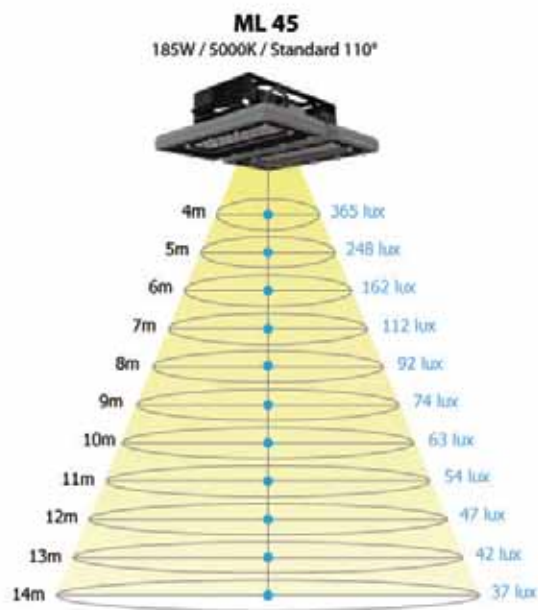

ML45 Series 80W/185W/240W/320W LED Industrial Light

Stadium / Shipyard / Seaport / Facilities

1. Die casting construction
2. High efficiency thermal management system
3. Power up to 80W on single module
4. Various optic options(Reflector & Lens)
5. Installation friendly

Unit: mm

■ Lux at a distance

Total lumen output:19,700lm

Total lumen output:25,200lm

■ Bracket Type

Yoke Mount

Surface Mount

■ Specifications

Model Number	ML45-080	ML45-185	ML45-240	ML45-320
Power (W)	80	185	240	320
Chip Total Lumen Output (lm)	8,300 - 9,600	19,200 - 22,300	24,600 - 28,500	33,600 - 38,900
Luminaire efficacy 110°(lm)	7,350 - 8,500	17,000 - 19,700	21,700 - 25,200	29,700 - 34,400
Color Temperature (K)	3,000 / 4,000 / 5,000			
Lumen per Watts of Light (lm/w)	91- 106	91 - 106	90 - 105	92 - 107
CRI	70 - 80			
Input Voltage Range (VAC)	100 - 277			
View Angle	110°			
Operation Temp (°C)	-40 ~ 45			
Dimension(L) * (W) *(H)(mm)	460*280*175	470*430*175	700*430*175	870*470*175
Fixture Weight (kg)	3	6	9	12
IP Rating	IP68			