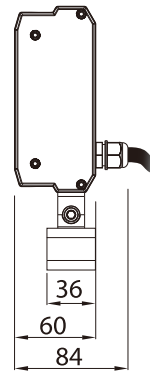

DL Series 25W/40W LED Floodlight

Billboard / Parking Lot / Gardening / Outdoor / Indoor

1. IP66 water proof, dust proof
2. Excellent light uniformity
3. Ultra low junction temperature
4. Maximized lifespan

Simulation

【Conditions】

Size : 4.5m x 2m

Light type : DL25 / 25W / 2,600lm / 5,000K

Qty of Luminaire : 6 PCS Length of pole : 100cm Tilt Angle : 30°

Eav[Lx]	Emin[Lx]	Emax[Lx]
781	361	1,092
Emin/Eav[Lx]		Emin/Emax[Lx]
0.462		0.330

DL25 / 25W / 5,000K

Dimension / Unit: mm

Lux at a distance

Spatial distribution

Polar Luminous Intensity Distribution

Intensity distribution

Specifications

Power	25W			40W		
Model number	DL25-30	DL25-40	DL25-50	DL40-30	DL40-40	DL40-50
Lumen output (lm)	1,950	2,250	2,400	3,200	3,550	3,950
Color temperature (K)	3,000	4,000	5,000	3,000	4,000	5,000
Lumen per watts of light (lm/w)	78	90	96	80	89	99
CRI (CRI)	65 ~ 80			65 ~ 80		
Input voltage range (VAC)	100 ~ 277			100 ~ 277		
Beam angle	110°			110°		
Operation Temp(°C)	-20 ~ 40			-20 ~ 40		
Dimension (mm)	222(L) * 84(W) * 195(H)			239(L) * 84(W) * 195(H)		
Fixture weight (kg)	1.5			1.9		