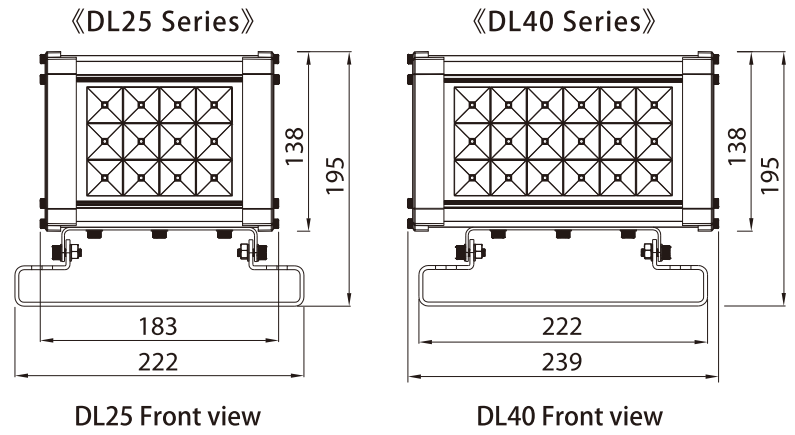

DL Series 25W/40W LED Floodlight

Billboard / Parking Lot / Gardening / Outdoor / Indoor

1. IP66 water proof, dust proof
2. Excellent light uniformity
3. Ultra low junction temperature
4. Maximized lifespan

Simulation

【Conditions】

Size : 4.5m x 2m

Light type : DL25 / 25W / 2,600lm / 5,000K

Qty of Luminaire : 6 PCS Length of pole : 100cm Tilt Angle : 30°

Eav[Lx]	Emin[Lx]	Emax[Lx]
781	361	1,092
Emin/Eav[Lx]		Emin/Emax[Lx]
0.462		0.330

DL25 / 25W / 5,000K

Dimension / Unit: mm

Lux at a distance

Spatial distribution

Polar Luminous Intensity Distribution

Intensity distribution

Specifications

Power	25W			40W		
Model number	DL25-30	DL25-40	DL25-50	DL40-30	DL40-40	DL40-50
Lumen output (lm)	1,950	2,250	2,400	3,200	3,550	3,950
Color temperature (K)	3,000	4,000	5,000	3,000	4,000	5,000
Lumen per watts of light (lm/w)	78	90	96	80	89	99
CRI (CRI)	65 ~ 80			65 ~ 80		
Input voltage range (VAC)	100 ~ 277			100 ~ 277		
Beam angle	110°			110°		
Operation Temp(°C)	-20 ~ 40			-20 ~ 40		
Dimension (mm)	222(L) * 84(W) * 195(H)			239(L) * 84(W) * 195(H)		
Fixture weight (kg)	1.5			1.9		